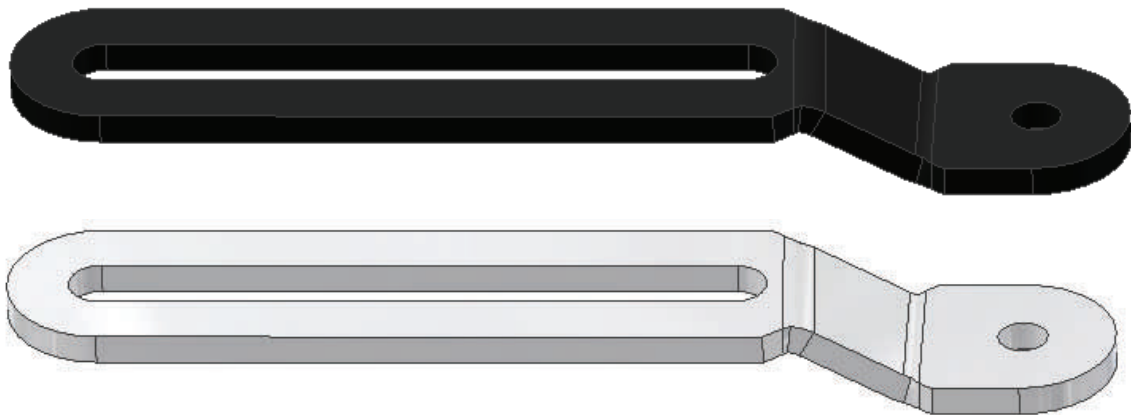

Stone

NEW PRODUCT INFORMATION

SHAPED EXHAUST HOLDE

STEEL BLACK 8 MM WIDE Pn. SA-009B

STEEL ZINC 8 MM WIDE Pn. SA-009Z

STEEL BLACK 10 MM WIDE Pn. SA-010B

STEEL ZINC 10 MM WIDE Pn. SA-010Z

8 mm or 10 mm wide slot allowing easy exhaust mounting for any engine position.

Silver zinc and black colors available

PRICE 8,00 € (Not included TAX and transport cost)

Stone

Lojzeta Hrovata 5
SI-4000 Kranj
Slovenija

GSM: +38631537758
GSM: +38670832032
E-mail: stone.kart@gmail.com
E-mail: stone@t-2.net